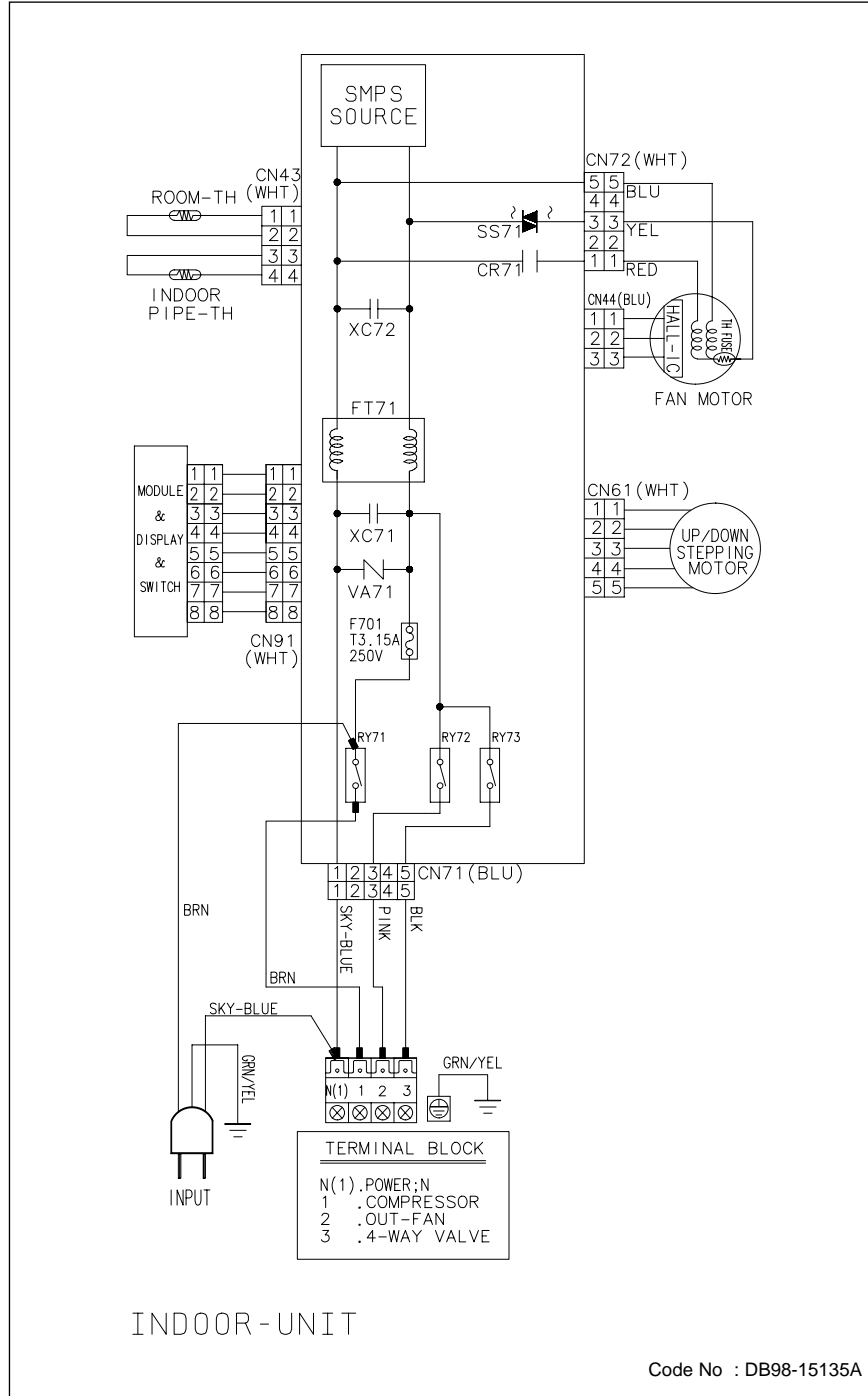

# 10. Wiring Diagram

## 10-1 Indoor Unit(7K/9K/12K)

This Document can not be used without Samsung's authorization.

## ■ SH07ZS2X / SH09ZS2X / UQT12S4GB / UQT12S4GE